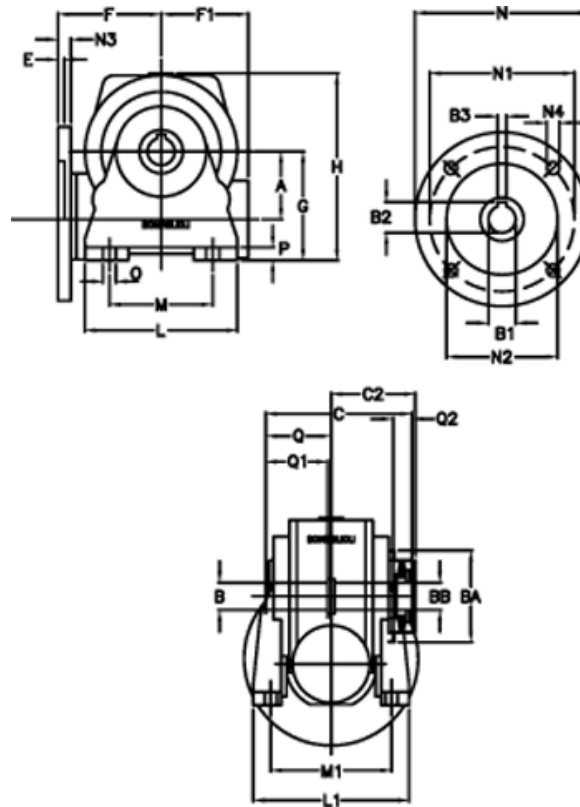

Data Sheet

Article number: 390204406012336

Description: Worm Gear with Torque Limiter
VF 44-L2-N-60-P63B14

Measures

a = 44.60	C2 = 48	L1 = 98	O = 8.5
B = 18	Description = VF 44N-xx-63B14	m = 52	P = 10
B1 E7 = 11	E = 2.0	M1 = 81.0	Q = 32.0
B2 = 12.8	F = 65	N = 90	Q1 = 32
B3 H9 = 4	F1 = 54	N1 = 75	Q2 = 12
BA = 40	g = 72	N2 = 60	
BB H7 = 11	H = 124.5	N3 = 8.0	
C = 79	L = 90	N4 = 5,5	